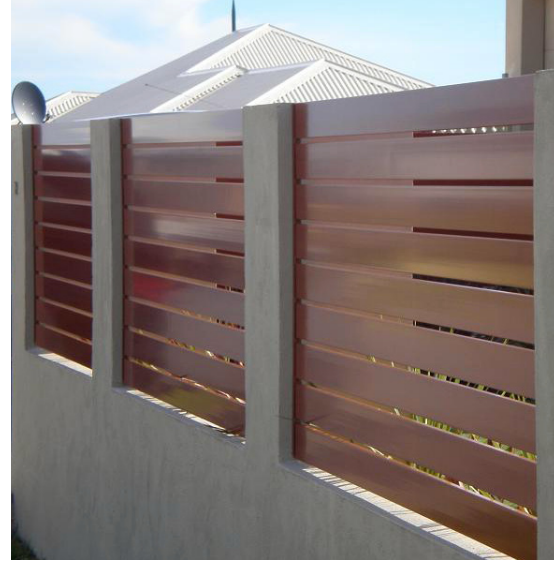

OPTIMUM

CONTACT

OPTIMUM

Transform your boundary fence today with Feco Fence 'Optimum' range.

- No requiring painting - ever
- No split, rot or twist
- Environmental benefits of not cutting down forests
- Great in marine environments
- More affordable than Cedar
- Maintenance Free
- Easy to install
- Modular Design
- Stylish
- Instant visual appeal

Woodgrain colours available

- Wood Bush
- Western Red Cedar

Any standard powdercoat colour on request